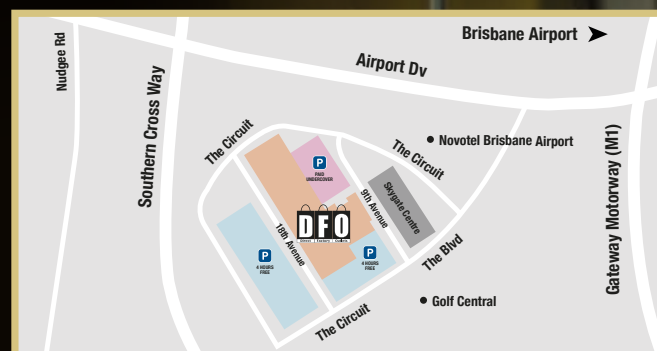

### PARKING

DFO Brisbane is located within the Skygate precinct of Brisbane Airport. The best parking for DFO Brisbane is accessed on the corner of 18th Avenue and The Circuit, Skygate, Brisbane Airport.

There is also paid undercover multi-deck parking available which is accessed via the corner of 9th Avenue and The Circuit, Skygate, Brisbane Airport.

## LOCATION MAP